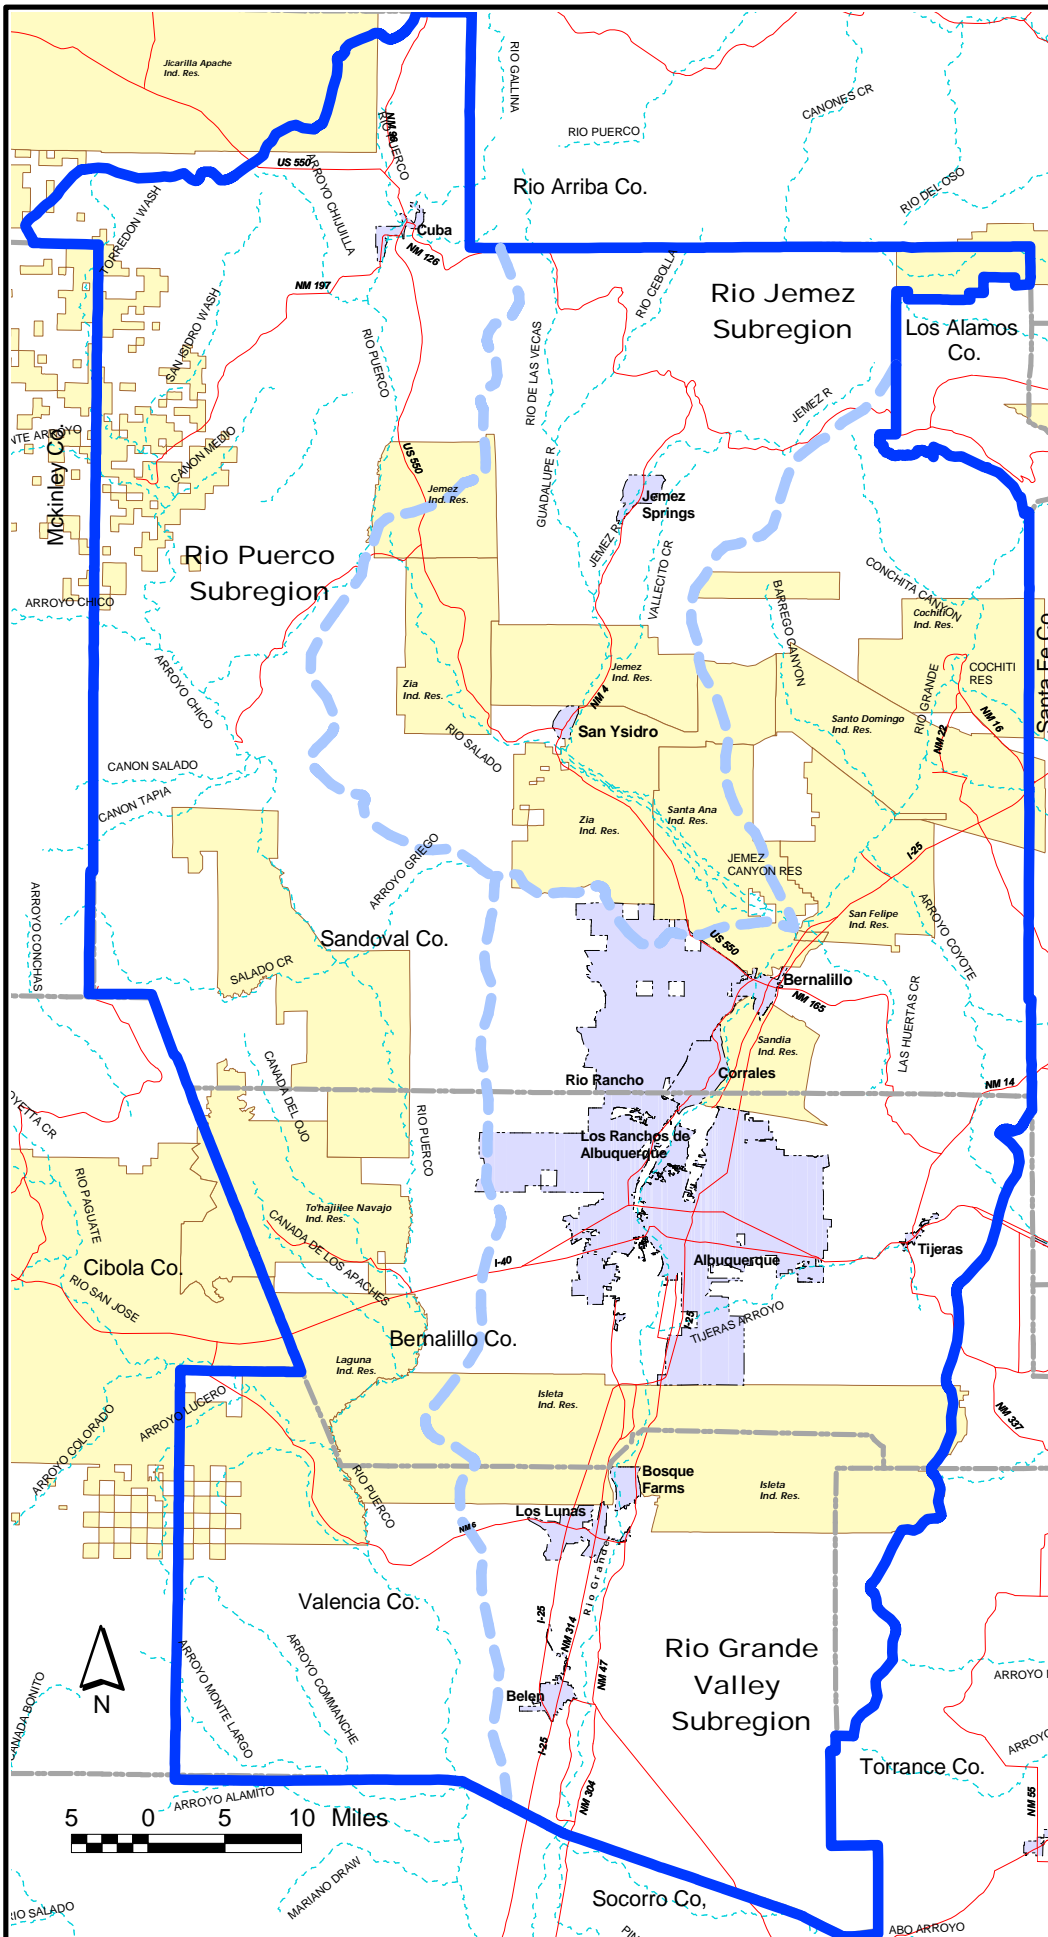

Middle Rio Grande Regional Water Plan

Middle Rio Grande Water Planning Region and Subregions

- Regional Planning Boundary
- - - Subregion Planning Boundary
- - - Municipal Limits
- - - Drainage Feature

Source: MRCOG.

Map Projection:
 Transverse Mercator
 Datum: NAD 83
 Date: 8/17/01

Map compiled by: