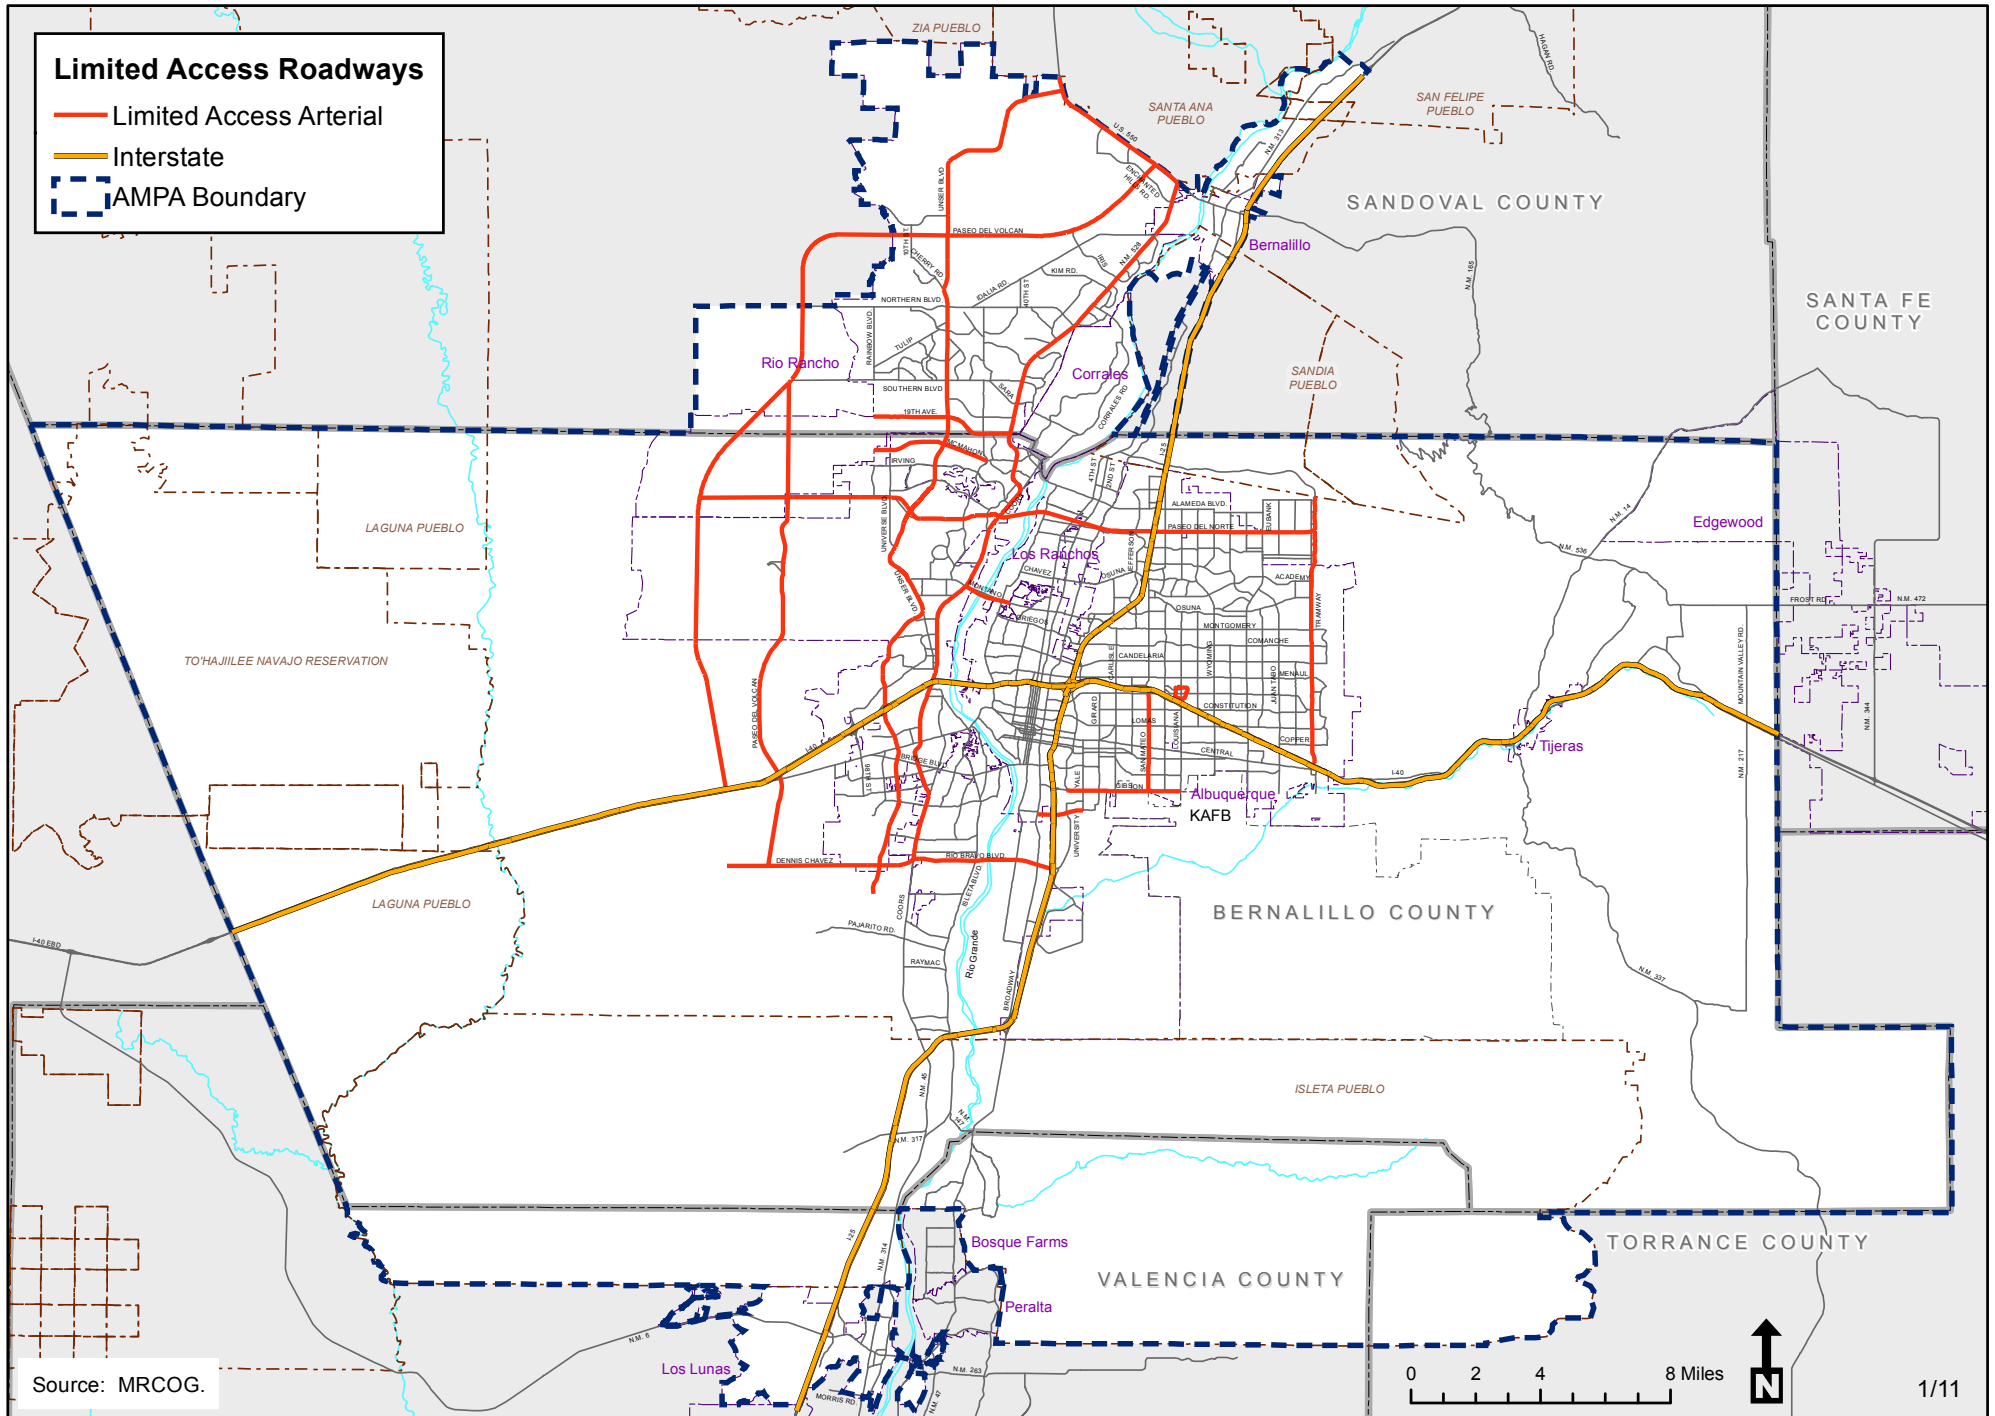

### Limited Access Roadways

- Limited Access Arterial
- Interstate
- - - - - AMPA Boundary

Source: MRCOG.

0 2 4 8 Miles